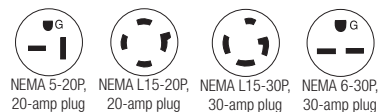

CW-2004-SME1 shown with standard low pressure detergent injector

Pump

- ✓ Forged brass manifold
- ✓ Thermal relief valve
- ✓ Quick connect low pressure detergent injector

Motor

- ✓ Open drip-proof motor (1000 & 3000-PSI models)
- ✓ Totally enclosed fan-cooled electric motor with manual thermal overload protection (2000-PSI models)

Frame

- ✓ Stainless-steel base and frame with removable panels

Components

- ✓ Time delay shutdown

Unit Includes:

- ✓ 50-foot x 3/8-inch non-marking hose with quick connects
- ✓ Insulated trigger gun and dual lance

NEMA 5-20P, 20-amp plug NEMA L15-20P, 20-amp plug NEMA L15-30P, 30-amp plug NEMA 6-30P, 30-amp plug

MODEL NUMBER	PSI	GPM	HORSEPOWER/MOTOR	PUMP	Mi-T-M NO.	UNLOADER	PLUG TYPE	NOZZLE	LANCE	DIMENSIONS (LxWxH)	SHIP WT.	NET WT.
CW-1003-SME1	1000	2.5	2.0 HP, 120V, 1Ø, 18.8A	General	3-0203	Preset pressure	NEMA 5-20P	0°, 15°, 25° & 40°	Adjustable, dual	29.5x20.5x15in.	222 lb.	172 lb.
CW-2004-SME1	2000	3.9	6.0 HP, 230V, 1Ø, 22.0A	General	3-0202	Preset pressure	NEMA 6-30P	0°, 15°, 25° & 40°	Adjustable, dual	29.5x20.5x15in.	272 lb.	214 lb.
CW-2004-SME3	2000	3.9	6.0 HP, 230V, 3Ø, 15.0A	General	3-0202	Preset pressure	NEMA L15-20P	0°, 15°, 25° & 40°	Adjustable, dual	29.5x20.5x15in.	262 lb.	204 lb.
CW-3004-SME3	3000	3.5	8.0 HP, 230V, 3Ø, 20.0A	General	3-0202	Preset pressure	NEMA L15-30P	0°, 15°, 25° & 40°	Adjustable, dual	29.5x20.5x15in.	292 lb.	234 lb.