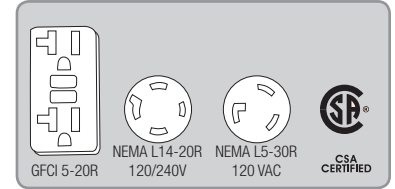

### Alternator

- ✓ Total harmonic distortion (THD) less than 5%
- ✓ 100% copper windings

### Miscellaneous

- ✓ USDA/USFS-approved spark arrestors

MODEL NUMBER	GEN-3000-1MH0	GEN-4000-OMS0*	GEN-5000-OMH0 / GEN-5000-OMK0 / GEN-5000-OMS0
MAX. AC OUTPUT	3000 watts	4000 watts	5000 watts
RATED AC OUTPUT	2450 watts	3500 watts	4400 watts
DISPLACEMENT/ENGINE	163cc Honda OHV	211cc Subaru OHC	270cc Honda OHV / 277cc Kohler OHV / 287cc Subaru OHC
ALTERNATOR	Brushless 120V, 60Hz	Brushless 120V/240V, 60Hz	Brushless 120V/240V, 60Hz
MAX. AMPS (120V/240V)	25.0	33.3/16.7	41.7/20.8
CONT. AMPS (120V/240V)	20.4	29.2/14.6	36.7/18.3
RECEPTACLES	(1) 120V, 20A GFCI duplex	(2) 120V, 20A GFCI duplex (1) 120V/240V, 20A twist lock (1) 120V, 30A twist lock	(2) 120V, 20A GFCI duplex (1) 120V/240V, 20A twist lock (1) 120V, 30A twist lock
CIRCUIT BREAKERS	(1) 20A push-button	(2) 20A toggle circuit breaker, single pole (1) 20A toggle circuit breaker, double pole (1) 30A toggle circuit breaker, single pole	(2) 20A toggle circuit breaker, single pole (1) 20A toggle circuit breaker, double pole (1) 30A toggle circuit breaker, single pole
RATED SPEED	3600 RPM	3600 RPM	3600 RPM
DECIBEL RATING	74.8	75.7 / 74.0	73.8
FUEL CAPACITY	2.6 gallons, large capacity tank	5.7 gallons	5.7 gallons
RUN TIME (AT FULL LOAD)	7.4 hours	9.3 hours	6.8 hours
FUEL SHUT-OFF VALVE	Yes	Yes	Yes
FUEL GAUGE	No	Yes, easy-to-read	Yes, easy-to-read
FULL POWER SWITCH	No	Yes	Yes
DIMENSIONS (LxWxH)	25x18x18in.	29x19.75x22.5in.	29x19.75x22.5in.
SHIP WT.	146 lb.	168 lb.	198 lb.
NET WT.	130 lb.	146 lb.	176 lb.