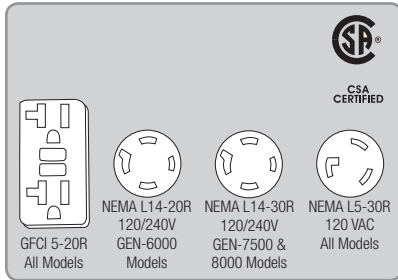

You'll want this generator on every jobsite. Its heavy-duty wrap-around frame and impact resistant corners minimize damage from rough handling.

1. **Alternator**
2. ✓ Total harmonic distortion (THD) less than 5%
   - ✓ 100% copper windings
3. **Frame**
4. ✓ Heavy-duty wraparound frame with 1-inch steel tubing
   - ✓ Angled isolator design features neoprene isolators
5. **Components**
6. ✓ Easy-access and protected control panel with magnetic circuit breakers and GFCI-protected receptacles
   - ✓ Large low-tone mufflers
   - ✓ Fuel shut-off valve
   - ✓ Easy-to-read fuel gauge
   - ✓ Voltmeter/hour meter
   - ✓ Heavy-duty industrial air cleaners
7. **Miscellaneous**
8. ✓ USDA/USFS-approved spark arrestors