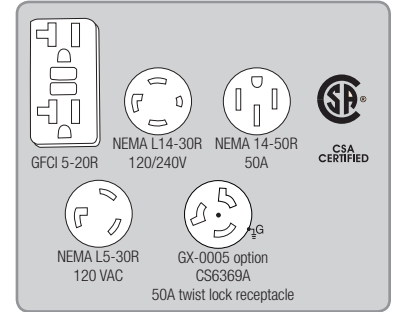

GEN-14000-1MHE

Alternator

- ✓ Total harmonic distortion (THD) less than 5%
- ✓ 100% copper windings

Frame

- ✓ Reinforced 1¼-inch powder coated steel tube frame

Components

- ✓ Easy-access and protected control panel with magnetic circuit breakers and GFCI-protected receptacles
- ✓ Large low-tone mufflers
- ✓ Easy-to-read fuel gauge
- ✓ Voltmeter/hour meter
- ✓ Heavy-duty industrial air cleaners

Noise level tested at seven meters (75% load). Rating represents minimum noise level rating.

Accessories & Options:

PART NUMBER	DESCRIPTION	FITS MODELS	PART NUMBER	DESCRIPTION	FITS MODELS
32-0915	RV generator adapter	All models	GX-0003	Skid feet	All models
AW-6000-1002	Equipment cover	All models	GX-0005	50-amp twist lock receptacle	All models